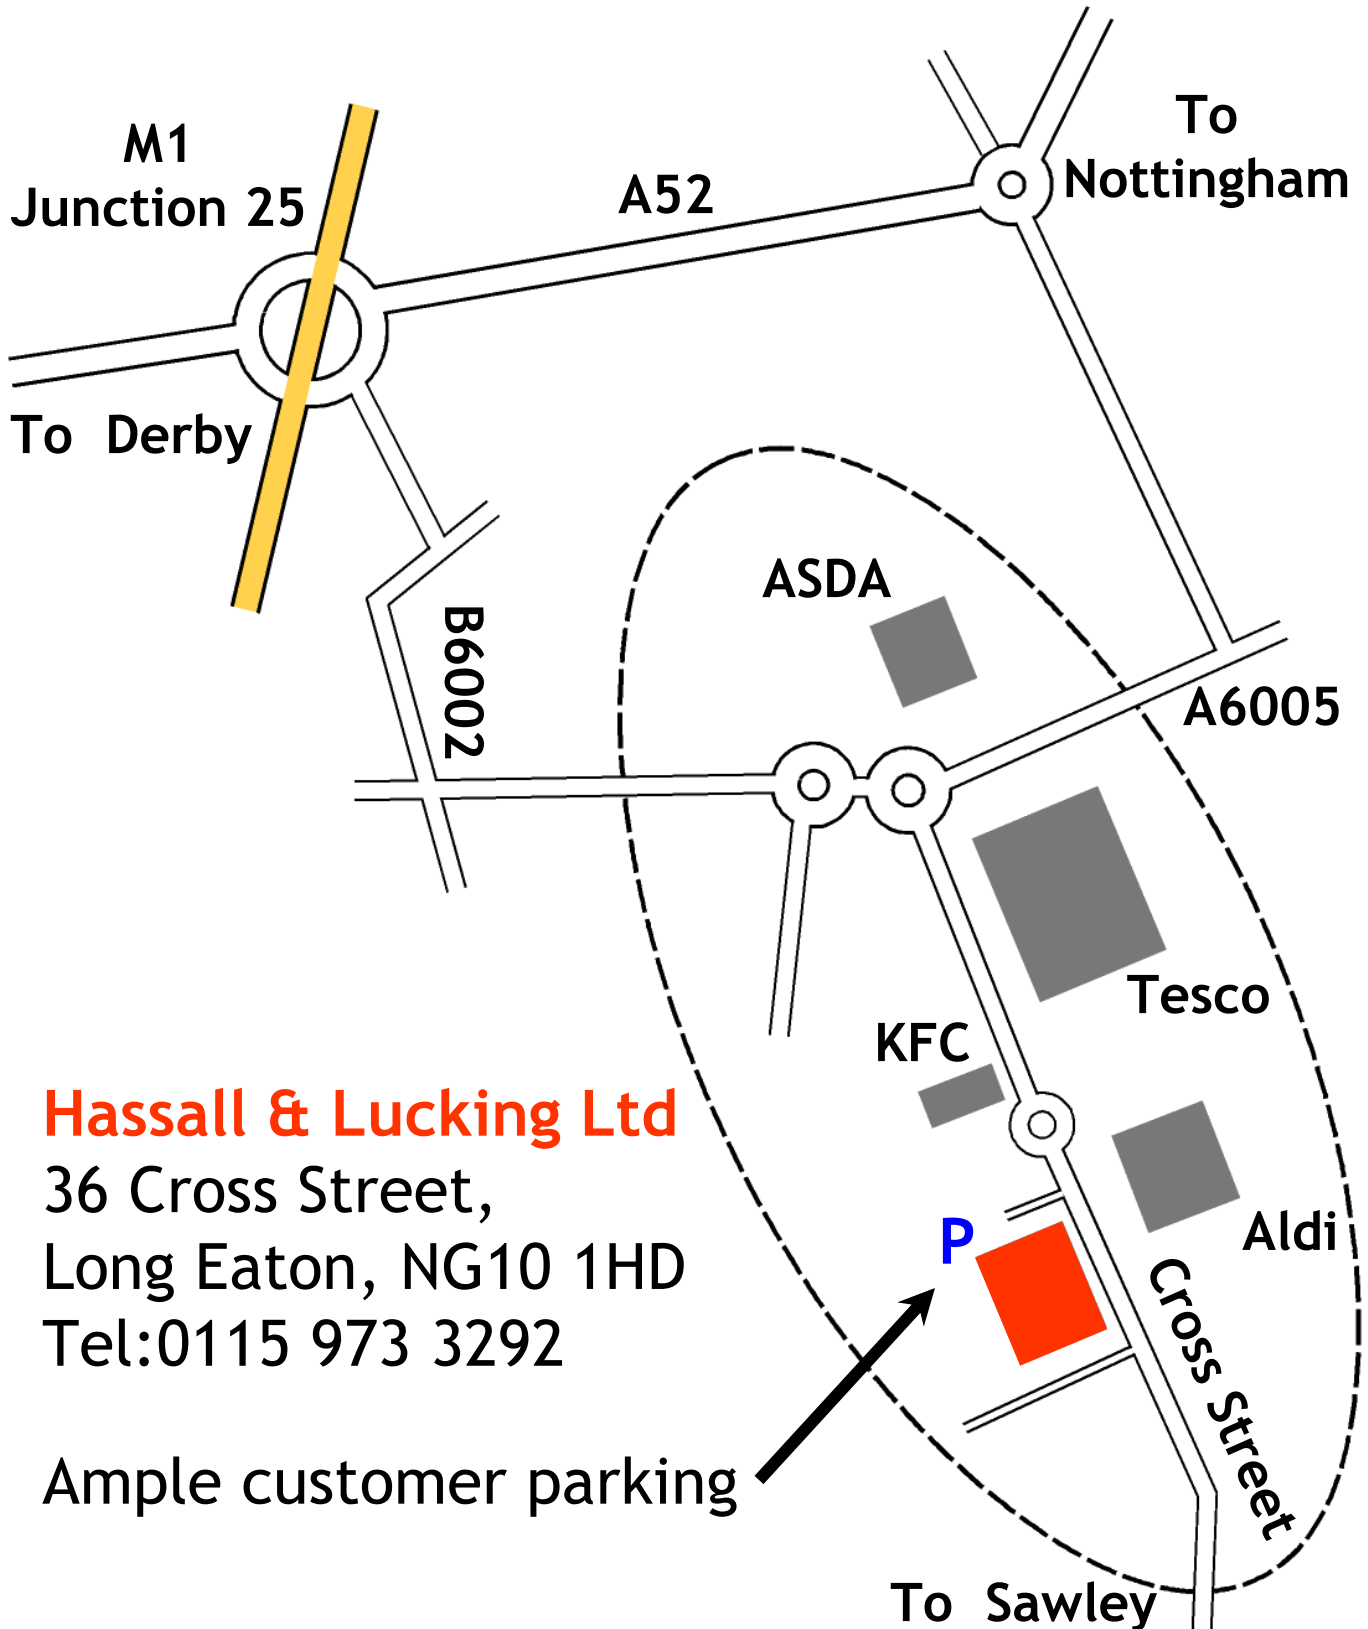

Directions to Hassall & Lucking Ltd

Hassall & Lucking Ltd

36 Cross Street,
Long Eaton, NG10 1HD
Tel:0115 973 3292

Ample customer parking