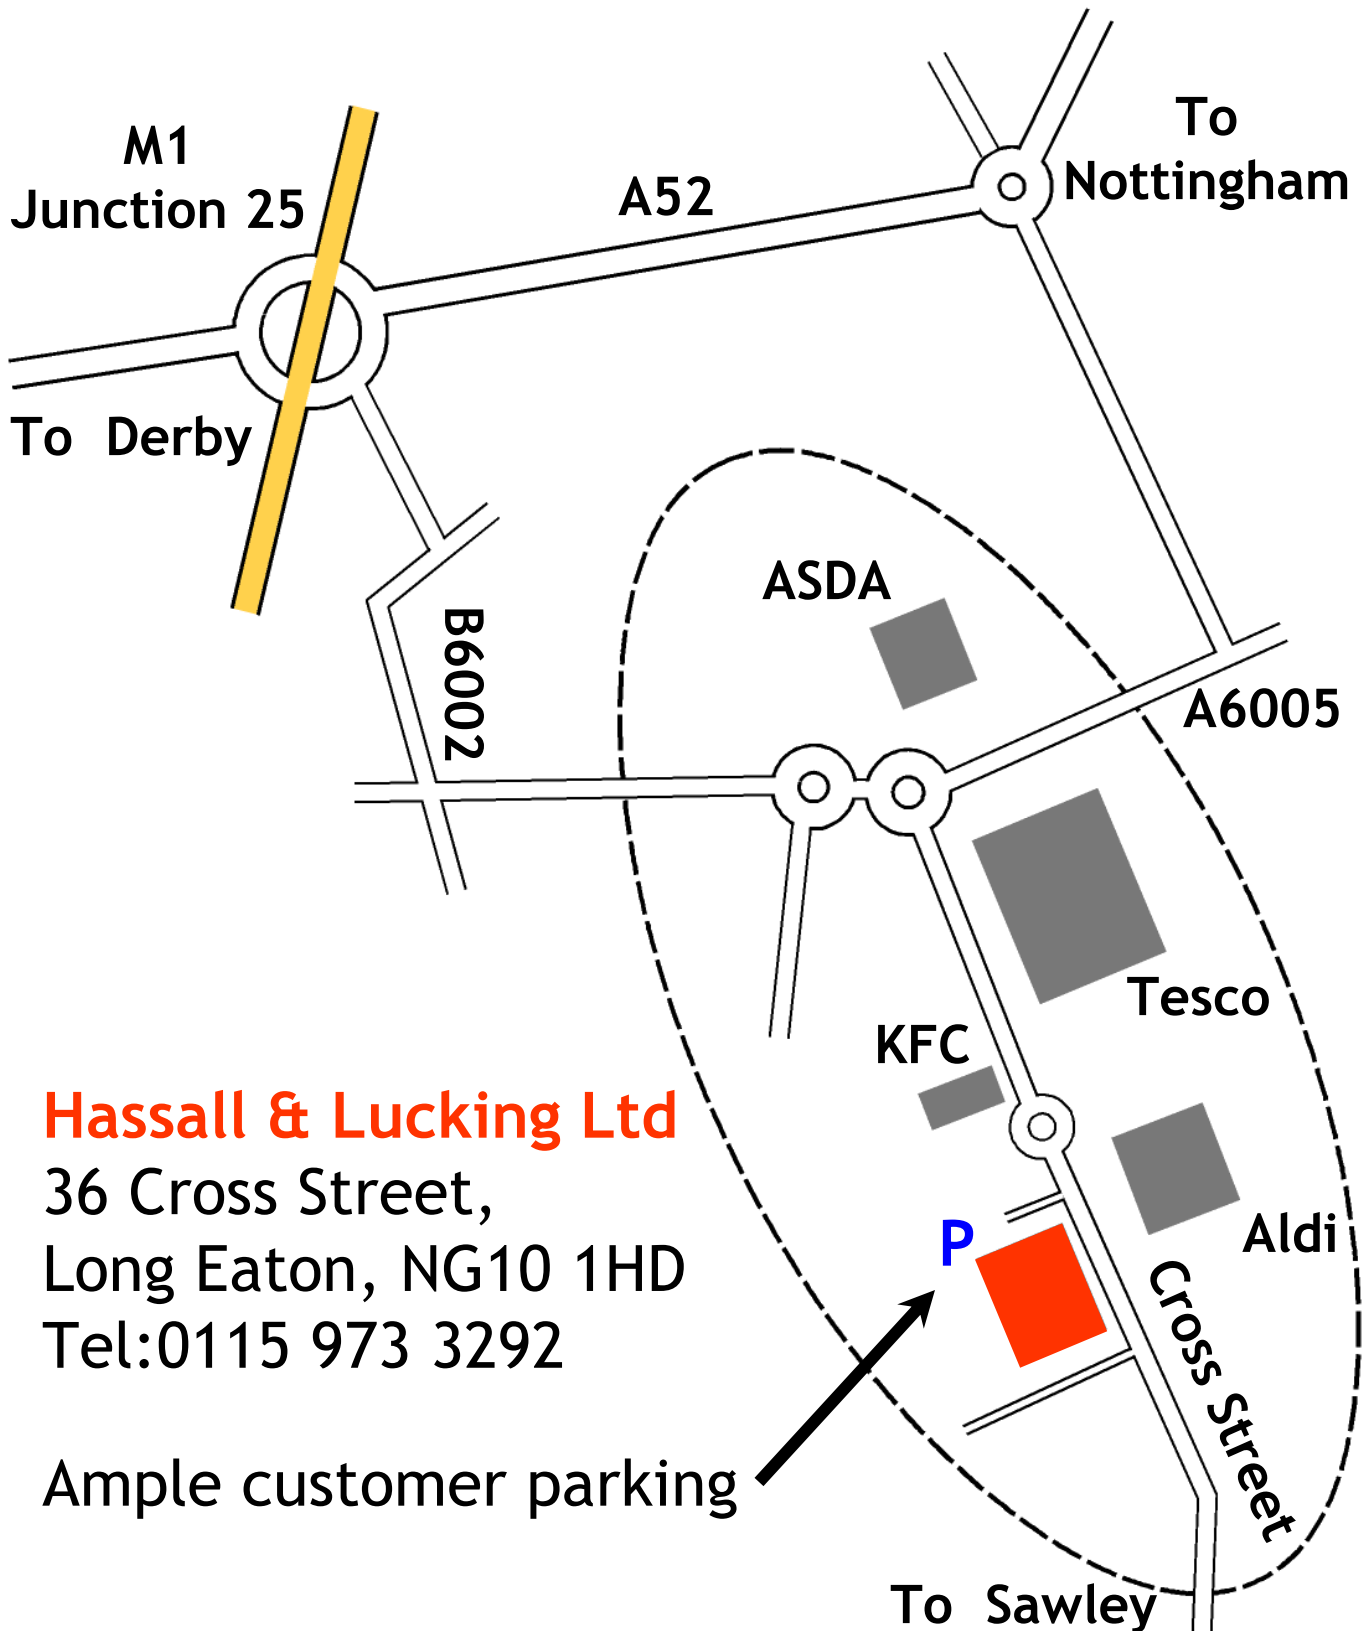

Directions to Hassall & Lucking Ltd

Hassall & Lucking Ltd

36 Cross Street,
Long Eaton, NG10 1HD
Tel:0115 973 3292

Ample customer parking